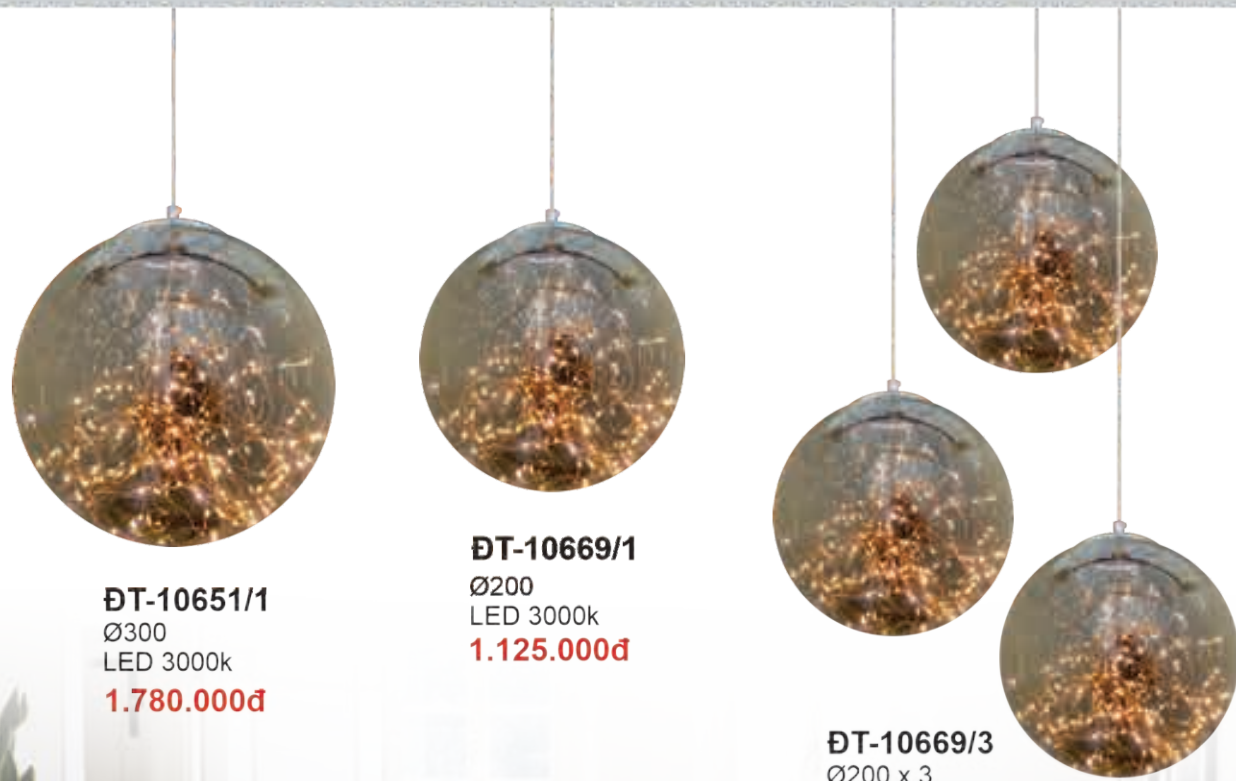

ĐT-10651/1
Ø300
LED 3000k
1.780.000đ

ĐT-10669/1
Ø200
LED 3000k
1.125.000đ

ĐT-10669/3
Ø200 x 3
LED 3000k
3.350.000đ