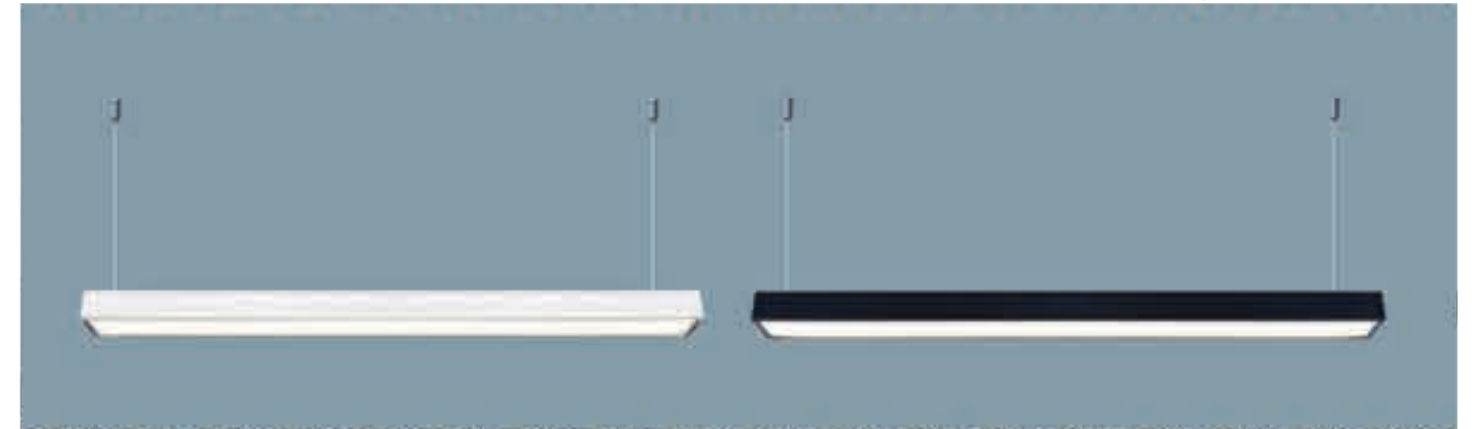

TL-01/32W - WH
L1200 x W70 x H55
LED 3000K - 6000K
710.000đ

TL-01/32W - BK
L1200 x W70 x H55
LED 3000K - 6000K
710.000đ