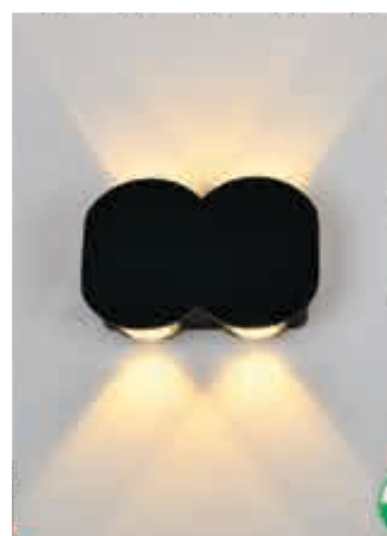

VL-8102/4-BK
KT: 110 x 80
Led 4W - 3000K
350.000đ