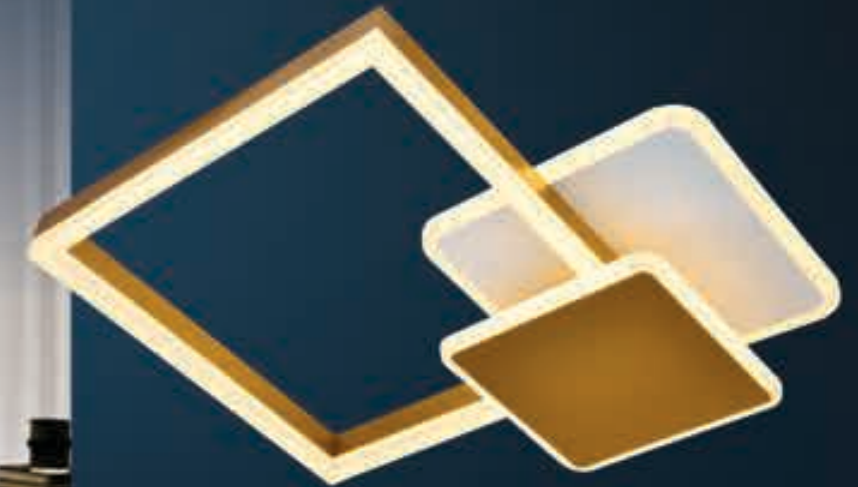

ML-7007/500
Ø500 - LED
2.430.000đ

ML-7005/500
Ø500 - LED
2.430.000đ

ML-7002/460
Ø460 - LED
2.430.000đ

ML-7006/500
Ø500 - LED
2.430.000đ

ML-7008/500
Ø500 - LED
2.430.000đ

ML-7001/1+1
Ø500 - LED
2.170.000đ

ML-7003/550
Ø550 - LED
2.430.000đ